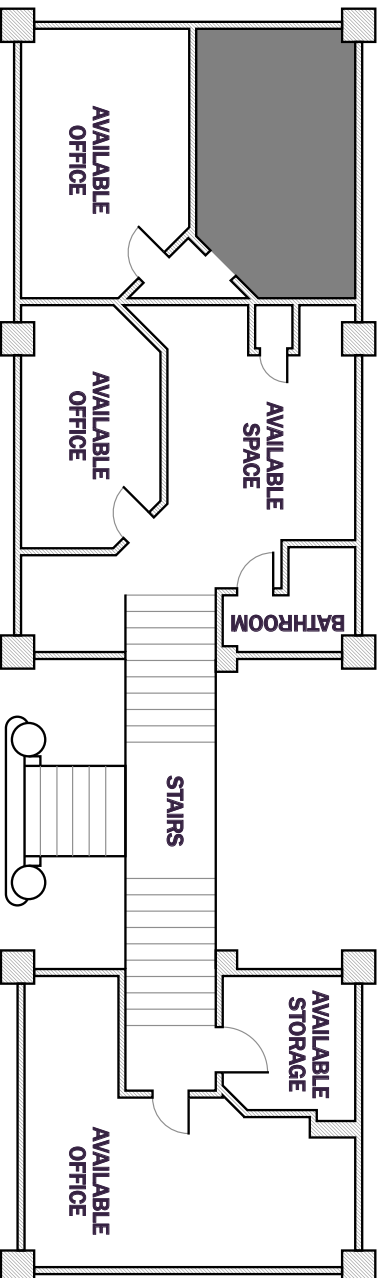

1000 N BROADWAY
DENVER, CO 80203
T 415-608-2220
NPUEVENTS.COM

FLOORPLAN - SPORTS CASTLE 1ST FLOOR

SPORTS CASTLE
 1000 N BROADWAY
 DENVER, CO 80203
 T 415-608-2220
 NPUEVENTS.COM

FLOORPLAN - SPORTS CASTLE
 2ND & 3RD FLOORS

1000 N BROADWAY
DENVER, CO 80203
T 415-608-2220
NPEVENTS.COM

FLOORPLAN - SPORTS CASTLE 4TH & 5TH FLOORS

1000 N BROADWAY
 DENVER, CO 80203
 T 415-608-2220
 NPUEVENTS.COM

**FLOORPLAN - SPORTS CASTLE
 1ST FLOOR MEZZANNINE LEVEL**