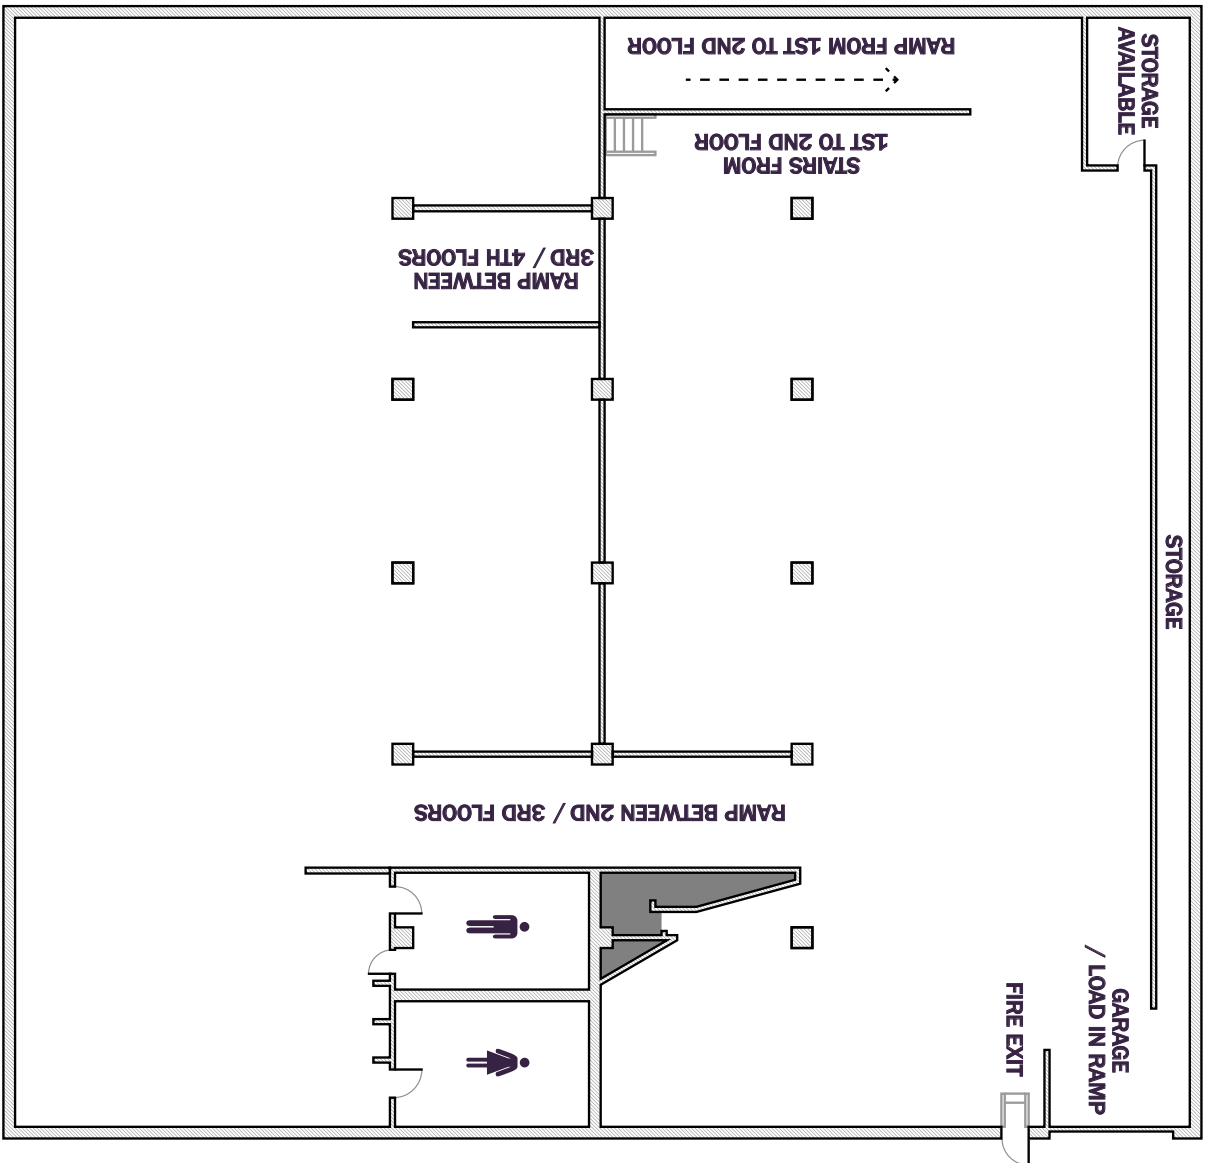

1000 N BROADWAY
DENVER, CO 80203
T 415-608-2220
NPUEVENTS.COM

FLOORPLAN - SPORTS CASTLE 1ST FLOOR

SPORTS CASTLE
 1000 N BROADWAY
 DENVER, CO 80203
 T 415-608-2220
 NPUEVENTS.COM

FLOORPLAN - SPORTS CASTLE
 2ND & 3RD FLOORS

1000 N BROADWAY
DENVER, CO 80203
T 415-608-2220
NPEVENTS.COM

FLOORPLAN - SPORTS CASTLE 4TH & 5TH FLOORS

1000 N BROADWAY
 DENVER, CO 80203
 T 415-608-2220
 NPUEVENTS.COM

**FLOORPLAN - SPORTS CASTLE
 1ST FLOOR MEZZANNINE LEVEL**