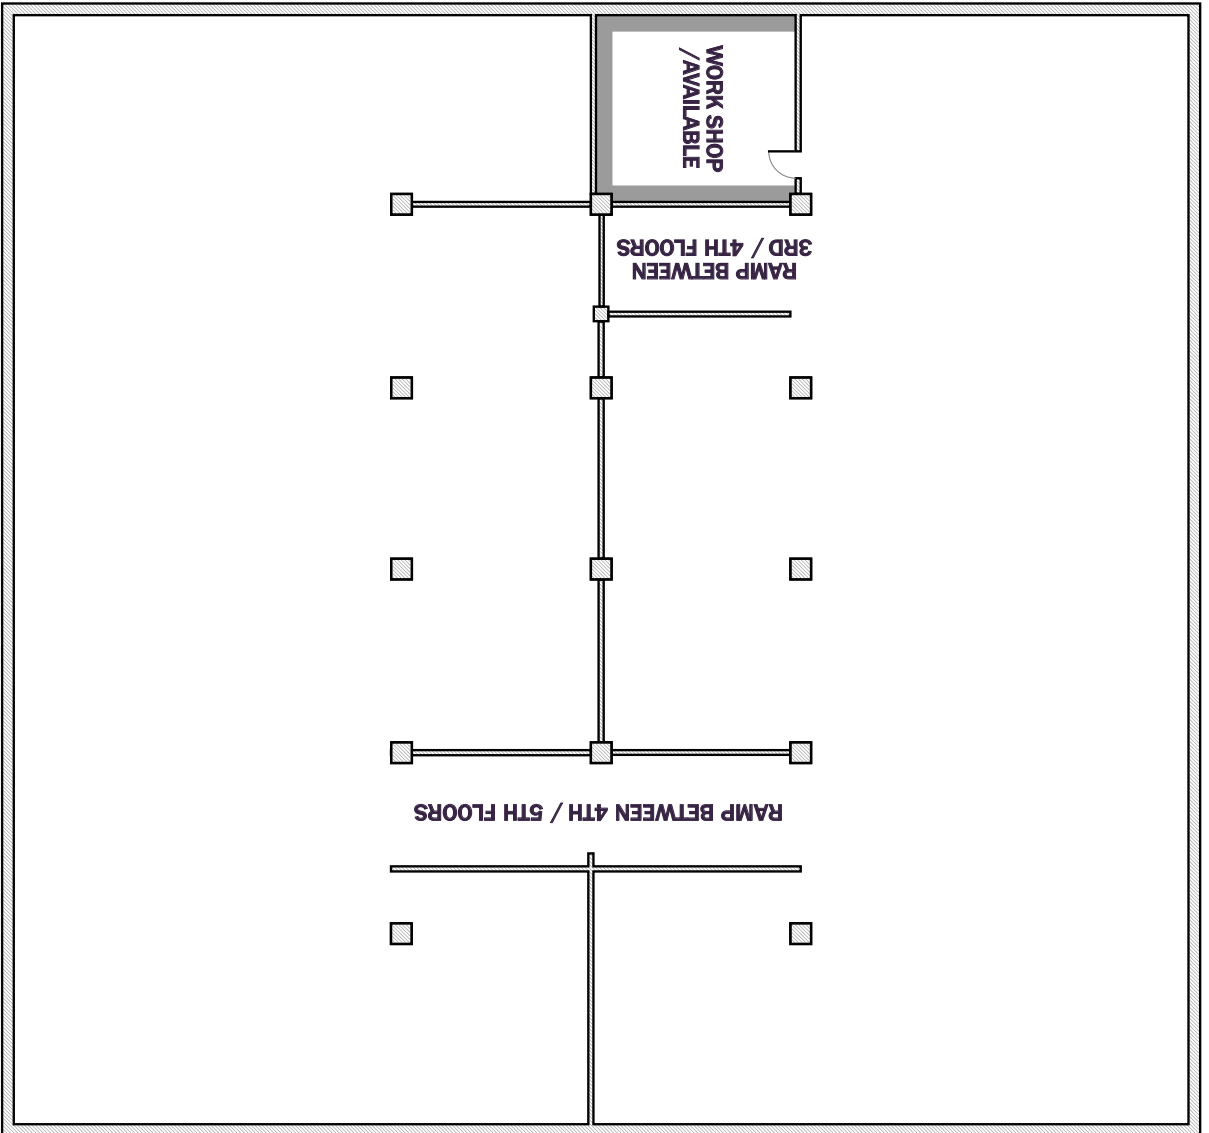

1000 N BROADWAY
DENVER, CO 80203
T 415-608-2220
NPUEVENTS.COM

FLOORPLAN - SPORTS CASTLE 1ST FLOOR

SPORTS CASTLE
 1000 N BROADWAY
 DENVER, CO 80203
 T 415-608-2220
 NPUEVENTS.COM

FLOORPLAN - SPORTS CASTLE
 2ND & 3RD FLOORS

1000 N BROADWAY
DENVER, CO 80203
T 415-608-2220
NPEVENTS.COM

FLOORPLAN - SPORTS CASTLE 4TH & 5TH FLOORS

1000 N BROADWAY
 DENVER, CO 80203
 T 415-608-2220
 NPUEVENTS.COM

**FLOORPLAN - SPORTS CASTLE
 1ST FLOOR MEZZANNINE LEVEL**