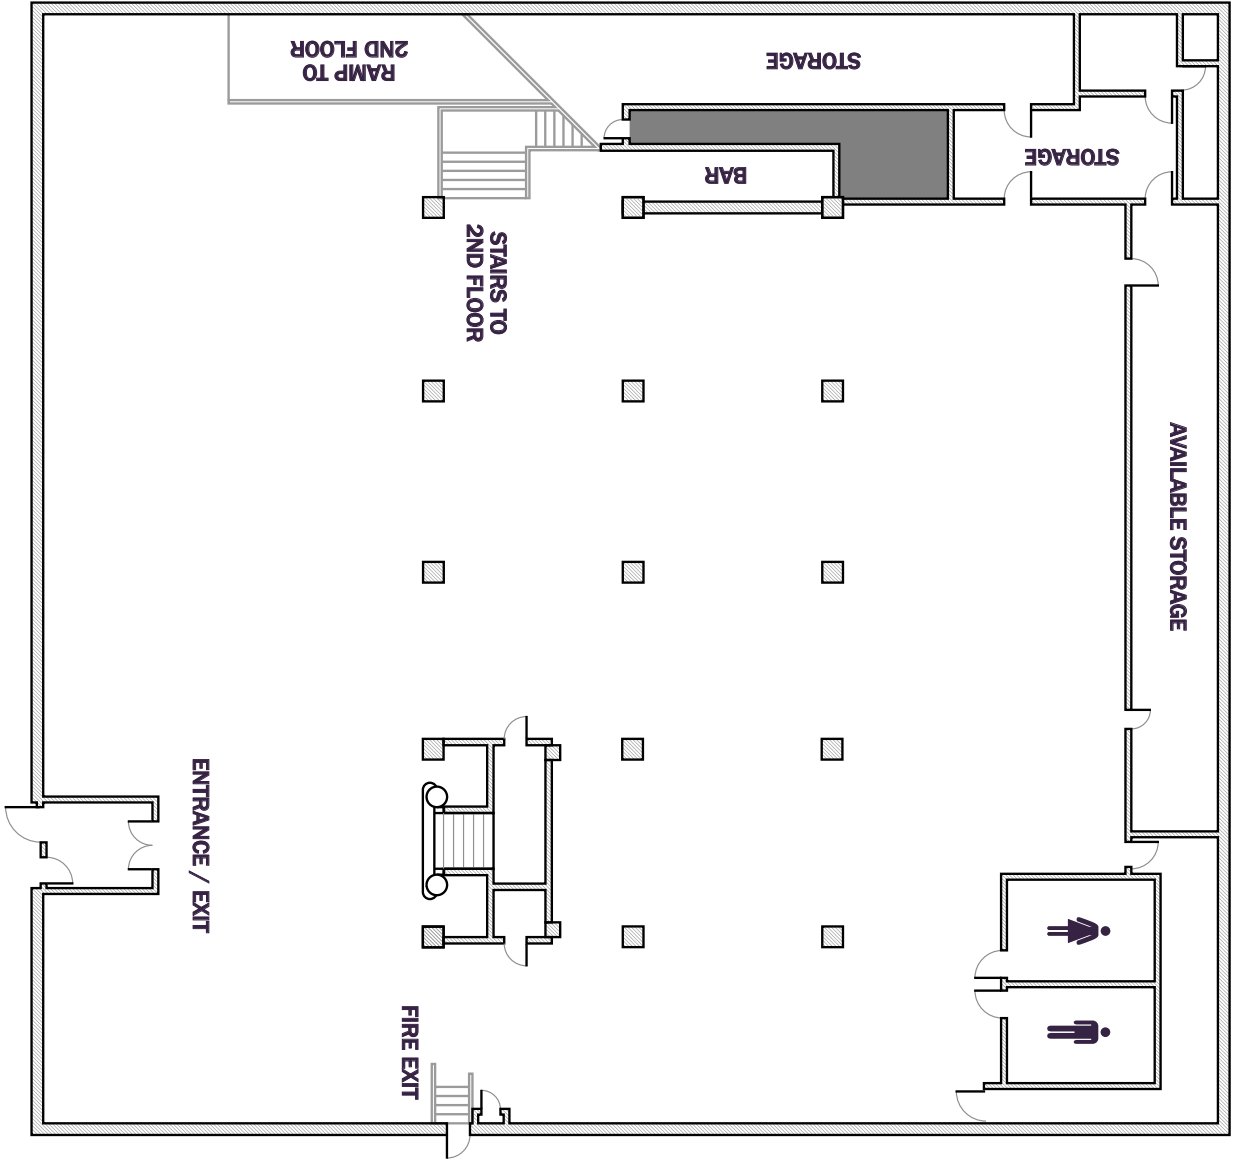

1000 N BROADWAY
DENVER, CO 80203
T 415-608-2220
NPUEVENTS.COM

FLOORPLAN - SPORTS CASTLE 1ST FLOOR

SPORTS CASTLE
 1000 N BROADWAY
 DENVER, CO 80203
 T 415-608-2220
 NPUEVENTS.COM

FLOORPLAN - SPORTS CASTLE
 2ND & 3RD FLOORS

1000 N BROADWAY
DENVER, CO 80203
T 415-608-2220
NPEVENTS.COM

FLOORPLAN - SPORTS CASTLE 4TH & 5TH FLOORS

1000 N BROADWAY
 DENVER, CO 80203
 T 415-608-2220
 NPUEVENTS.COM

**FLOORPLAN - SPORTS CASTLE
 1ST FLOOR MEZZANNINE LEVEL**