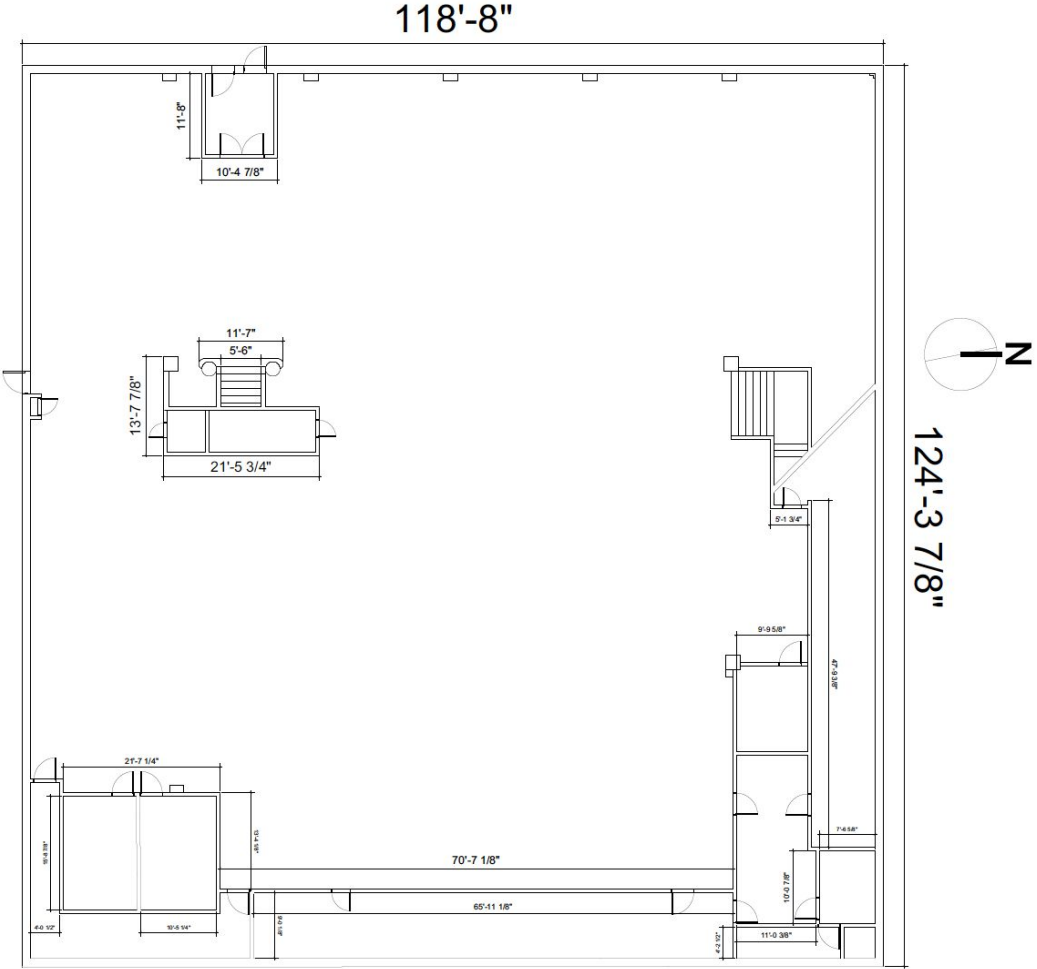

SPORTS CASTLE

1000 N BROADWAY
DENVER, CO 80203

**FIRST LEVEL
OVERVIEW**

TOTAL GROSS
AREA:
14,601 SQ FEET

SPORTS CASTLE

1000 N BROADWAY
DENVER, CO 80203

MEZZANINE

TOTAL GROSS
AREA:
14,601 SQ FEET

SPORTS CASTLE

1000 N BROADWAY
DENVER, CO 80203

**FLOOR 3
OVERVIEW**

TOTAL GROSS
AREA:
14,601 SQ FEET