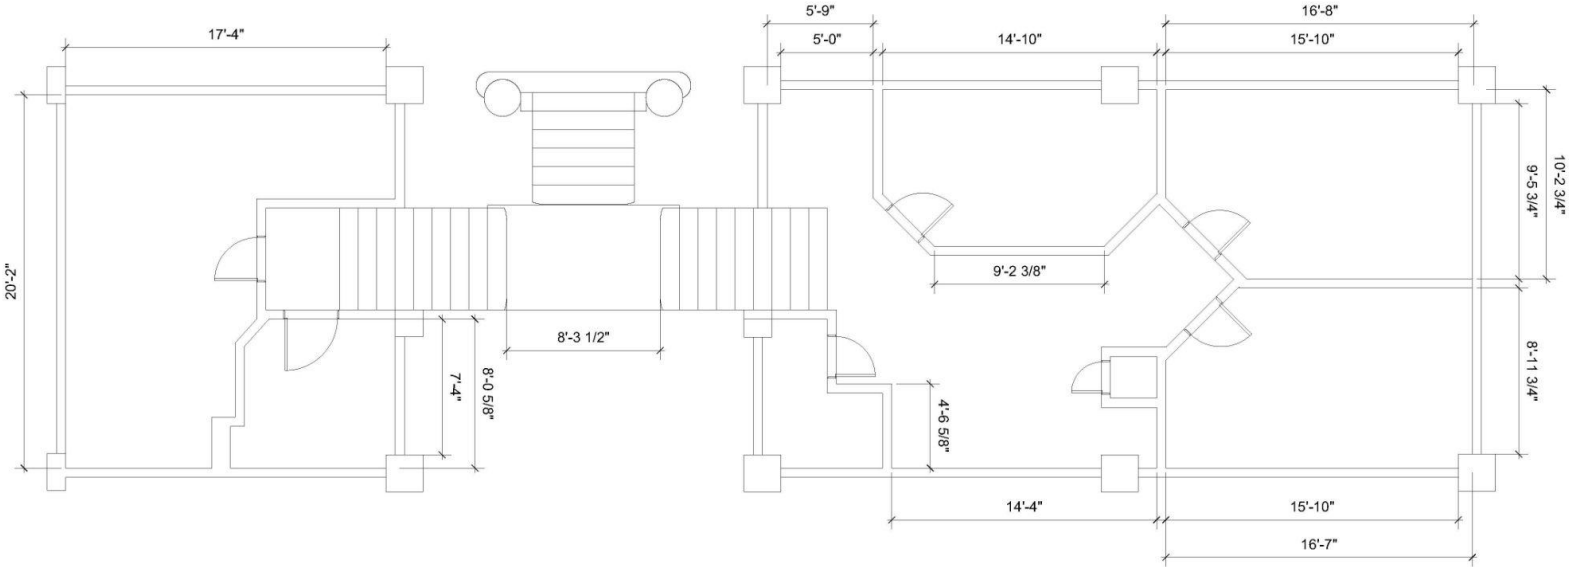

SPORTS CASTLE

1000 N BROADWAY
DENVER, CO 80203

**FIRST LEVEL
OVERVIEW**

TOTAL GROSS
AREA:
14,601 SQ FEET

SPORTS CASTLE

1000 N BROADWAY
DENVER, CO 80203

MEZZANINE

TOTAL GROSS
AREA:
14,601 SQ FEET

SPORTS CASTLE

1000 N BROADWAY
DENVER, CO 80203

**FLOOR 3
OVERVIEW**

TOTAL GROSS
AREA:
14,601 SQ FEET