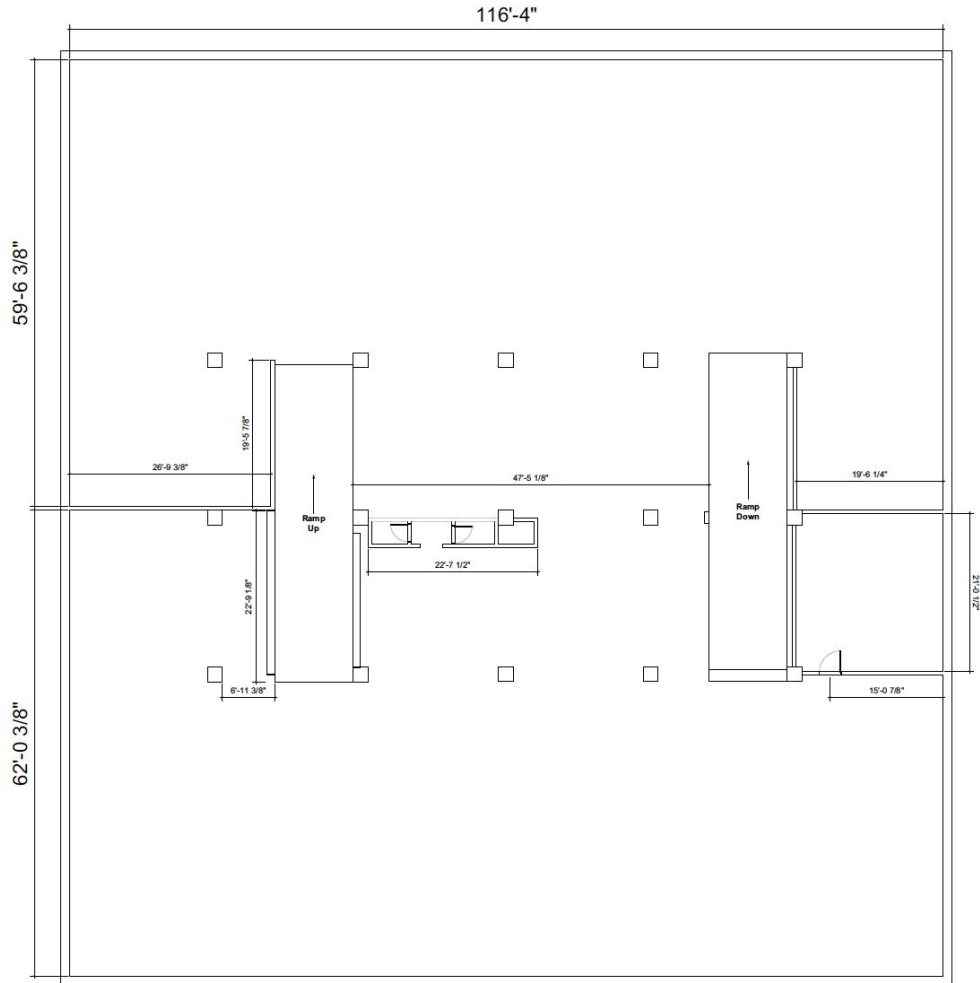

SPORTS CASTLE

1000 N BROADWAY
DENVER, CO 80203

**FIRST LEVEL
OVERVIEW**

TOTAL GROSS
AREA:
14,601 SQ FEET

SPORTS CASTLE

1000 N BROADWAY
DENVER, CO 80203

MEZZANINE

TOTAL GROSS
AREA:
14,601 SQ FEET

SPORTS CASTLE

1000 N BROADWAY
DENVER, CO 80203

**FLOOR 3
OVERVIEW**

TOTAL GROSS
AREA:
14,601 SQ FEET