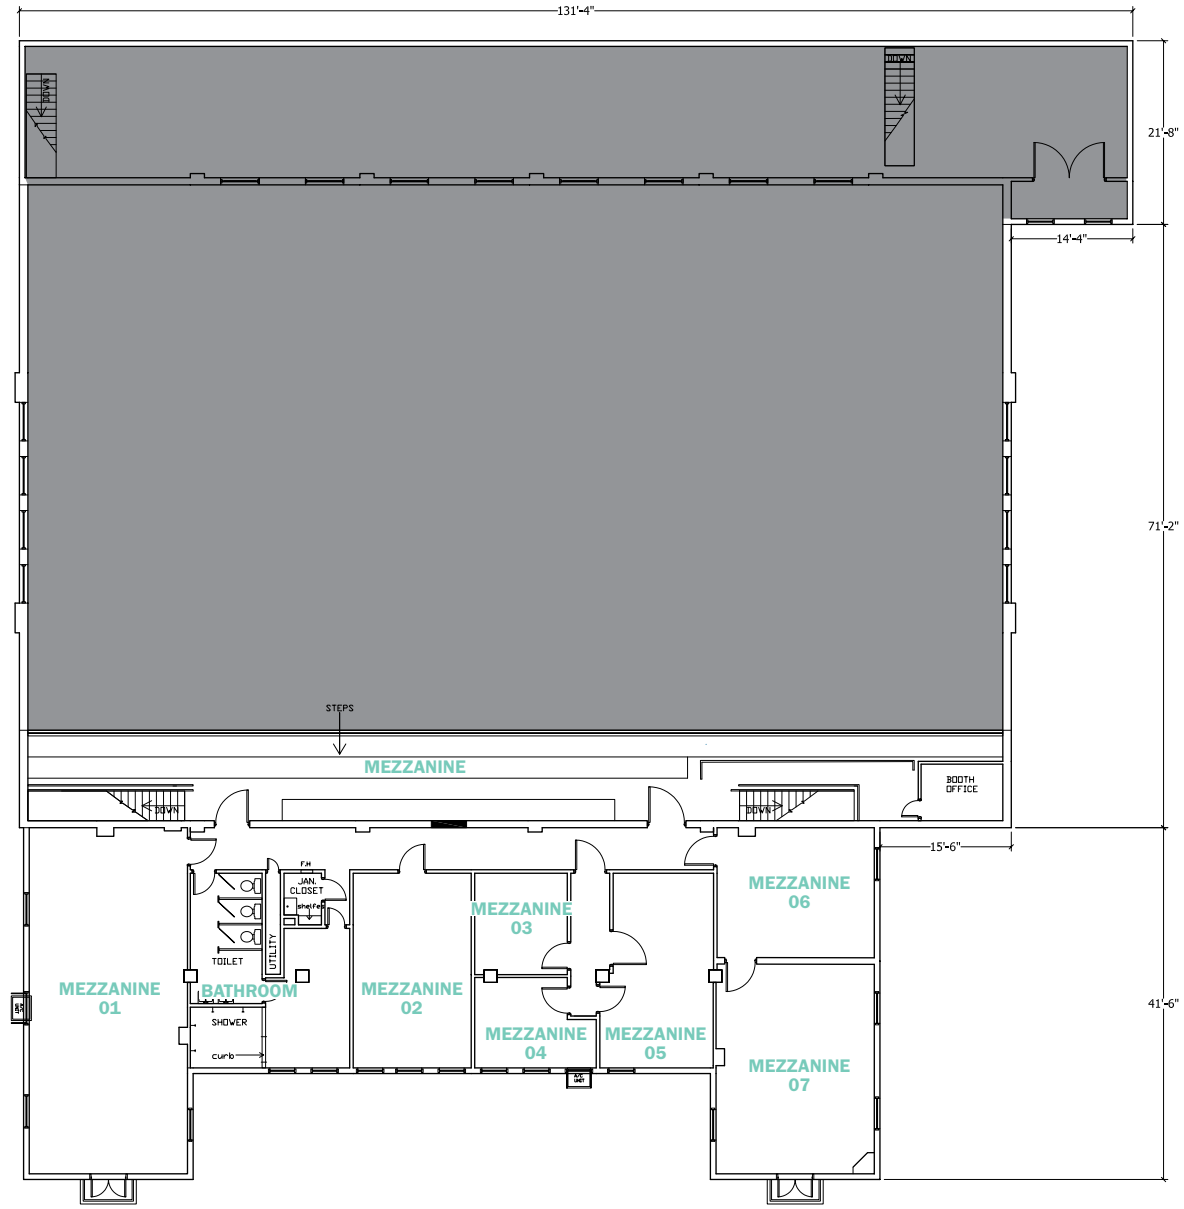

## FLOORPLAN - FIRST FLOOR

88 FIFTH STREET | SAN FRANCISCO, CA 94103  
 T 415.377.2000 | NONPLUSULTRA.INC.COM

240 N. 2ND STREET  
 SAN JOSE, CA 95112  
 T 415.608.2220  
 SANJOSEARMORY.COM

## FLOORPLAN - SECOND FLOOR

88 FIFTH STREET | SAN FRANCISCO, CA 94103  
 T 415.377.2000 | NONPLUSULTRAINC.COM