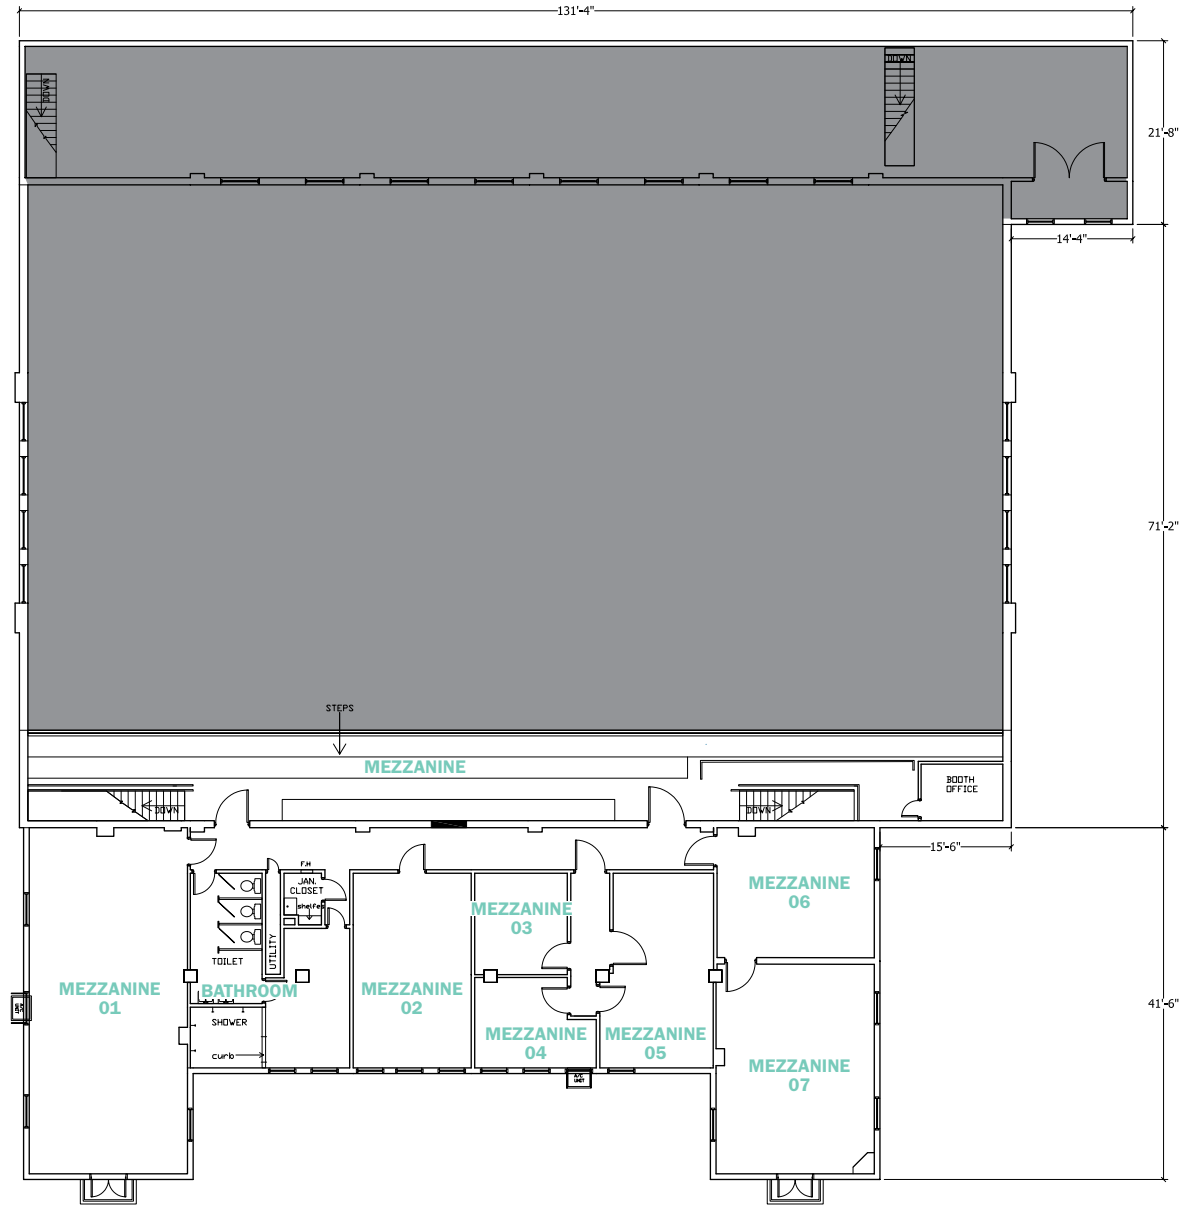

240 N. 2ND STREET
 SAN JOSE, CA 95112
 T 415.608.2220
 SANJOSEARMORY.COM

FLOORPLAN - FIRST FLOOR

88 FIFTH STREET | SAN FRANCISCO, CA 94103
 T 415.377.2000 | NONPLUSULTRA.INC.COM

240 N. 2ND STREET
 SAN JOSE, CA 95112
 T 415.608.2220
 SANJOSEARMORY.COM

FLOORPLAN - SECOND FLOOR

88 FIFTH STREET | SAN FRANCISCO, CA 94103
 T 415.377.2000 | NONPLUSULTRAINC.COM