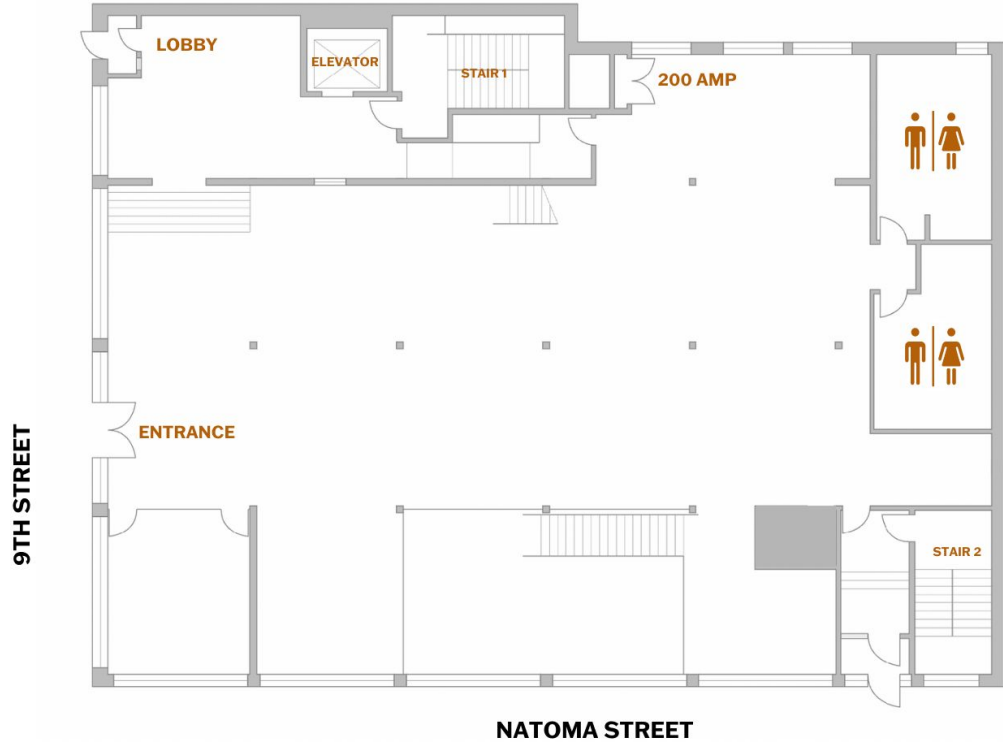

FLOOR PLAN

CELLAR

SQUARE FOOTAGE

8,052

STANDING

475

THEATER

240

FLOOR PLAN

FIRST FLOOR

SQUARE FOOTAGE	STANDING	THEATER
7,729	560	285

FLOOR PLAN

MEZZANINE

SQUARE FOOTAGE	STANDING	THEATER
6,258	460	228

FLOOR PLAN

THIRD FLOOR

SQUARE FOOTAGE	STANDING	THEATER
8,315	625	448

FLOOR PLAN

FOURTH FLOOR

SQUARE FOOTAGE	STANDING	THEATER
8,344	625	448