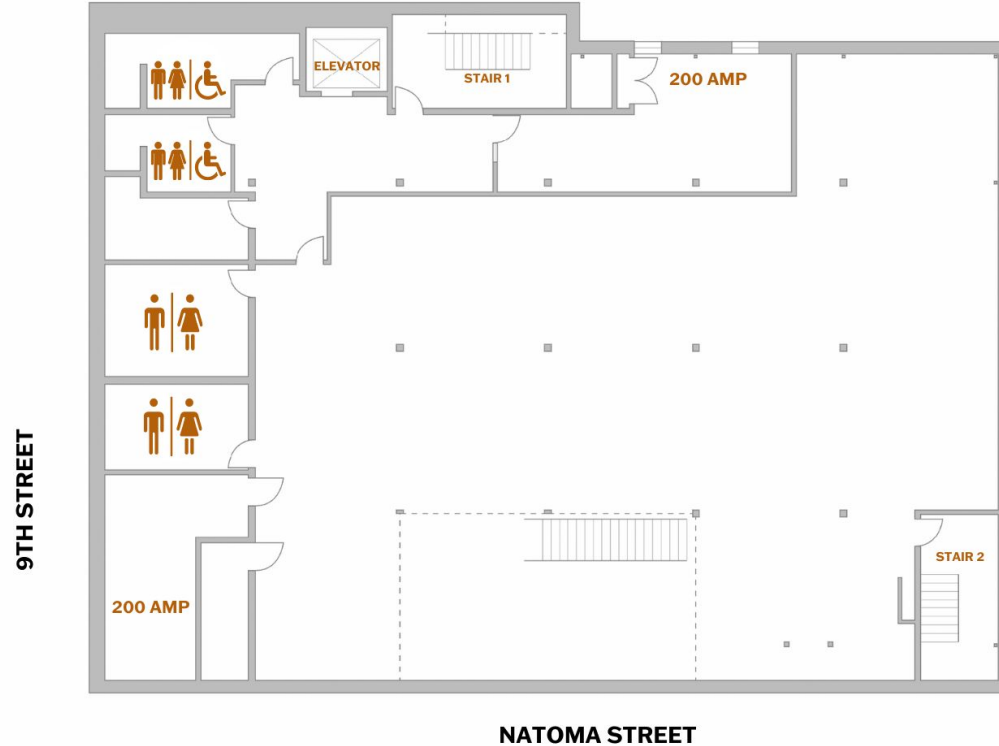

FLOOR PLAN

CELLAR

SQUARE FOOTAGE

8,052

STANDING

475

THEATER

240

FLOOR PLAN

FIRST FLOOR

SQUARE FOOTAGE	STANDING	THEATER
7,729	560	285

FLOOR PLAN

MEZZANINE

SQUARE FOOTAGE	STANDING	THEATER
6,258	460	228

FLOOR PLAN

THIRD FLOOR

SQUARE FOOTAGE	STANDING	THEATER
8,315	625	448

FLOOR PLAN

FOURTH FLOOR

SQUARE FOOTAGE	STANDING	THEATER
8,344	625	448